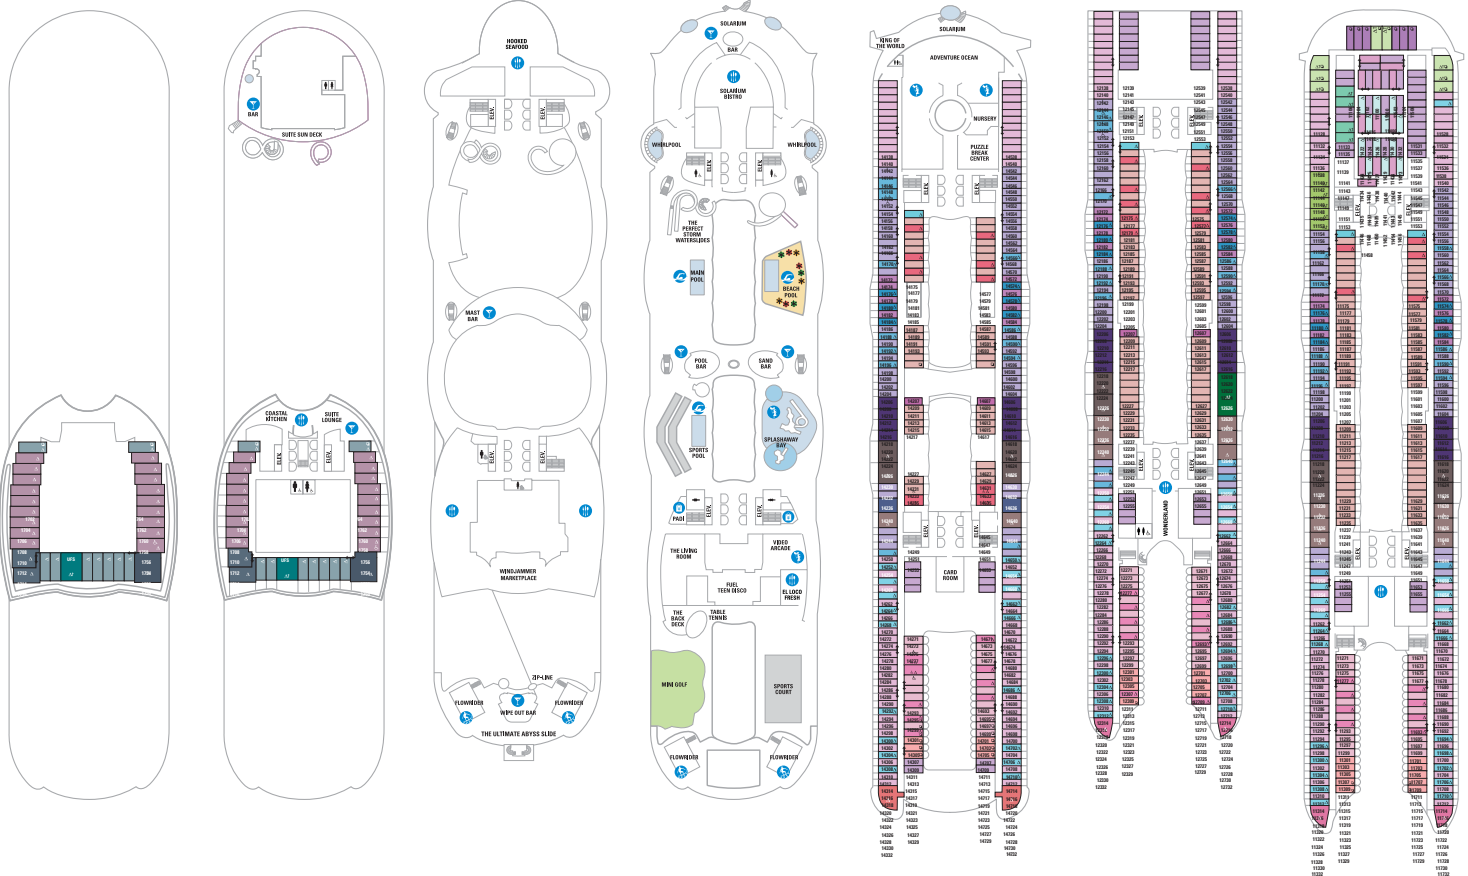

*Buy-out fees apply.

DECK 18

Suites reflecting second story of lofts on deck 17

DECK 17

US RL TL L1 L2

DECK 16

DECK 15

DECK 14

A4 OS GS J3 J4
1C 2C 1D 2D 5D
6D 1I 2I 4I 1J
2J 1V 2V 4V

DECK 12

VS A3 OS GS J4
1C 2C 1D 2D 5D
6D 1I 2I 4I 1J
2J 1V 2V 4V

DECK 11

A3 OS GS J4
1A 1C 2C 1D 2D
5D 6D 1I 2I 4I
1J 2J 1K 6N 1R
4U 1V 3V 4V

Symphony of the Seas®

AT-A-GLANCE

- Maiden voyage: April 7, 2018
- Gross tonnage: 228,081
- Staterooms: 2,759
- Guest capacity: 5,518
- Crew to serve you: 2,200
- 7 neighborhoods
- 20 dining options
- 4 pools, 10 whirlpools
- 2 Rock Climbing Walls
- 2 FlowRider® surf simulators
- Ice-skating rink
- Zip Line
- Ultimate Abyss, 10 story slide
- Laser Tag
- Escape the Rubicon