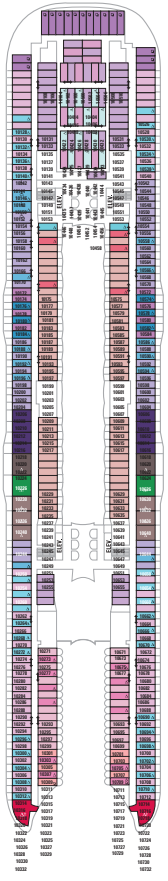

DECK 10

A2 OS GT GS J4
1C 2C 1D 2D 5D
6D 1I 2I 4I
1J 2I 6N 4U
1V 3V 4V

DECK 9

A2 GT GS J4 1C
2C 1D 4D 7D 8D
1I 2I 4I 6N 2S
4U 1V 3V 6V

DECK 8

A1 GS J3 J4 1C
2C 1D 4D 7D 8D
1I 2I 4I 6N
4U 3V 6V

DECK 7

GS J3 J4 2C
1D 4D 7D 8D
6N 2T 4U
1V 2V 3V 6V

DECK 6

GS J3 J4 1C 2C
1D 4D 7D 8D
4U 1V 2V 3V 6V

DECK 5

DECK 4

DECK 3

1N 2N 1V 2V

BALCONY

- 1A Ultra Spacious Ocean View with Large Balcony
- 1A Ultra Spacious Ocean View with Large Balcony – Accessible
- 1C 2C Ocean View with Large Balcony
- 2C Ocean View with Large Balcony – Accessible
- 1D 2D 4D 5D 6D 7D 8D Ocean View Balcony
- 1D 2D 4D Ocean View Balcony – Accessible
- 1I 2I 4I Boardwalk View Balcony
- 1I 2I Boardwalk View Balcony – Accessible
- 1J 2I Central Park View Balcony
- 1J 2I Central Park View Balcony – Accessible

OCEAN VIEW

- 1K Ultra Spacious Ocean View
- 1N 2N 6N Ocean View
- 1N 2N Ocean View – Accessible

INTERIOR

- 1R Spacious Interior
- 2S Central Park View Interior
- 2T Promenade View Interior
- 4U Interior with Virtual Balcony
- 4U Interior with Virtual Balcony – Accessible
- 1V 2V 3V 4V 6V Interior
- 1V 2V 6V Interior – Accessible

LEGENDS:

- † Stateroom has third and fourth Pullman beds available
- Stateroom with sofa bed and third Pullman bed available
- ‡ Stateroom has four additional Pullman beds available
- Stateroom has third Pullman bed available
- △ Stateroom with sofa bed
- ‡ Connecting staterooms
- ♿ Indicates accessible staterooms
- ☐ Stateroom has an obstructed view
- \ Indicates door location
- >> Stateroom opens only on the starboard side
- ∟ Sofa Bed eligible

NOTES:

Safes – All staterooms.
All stateroom and balcony sizes are approximate.
Refrigerators available upon request depending on availability.
Safety deposit boxes are also available at Guest Relations.
Not shown: Medical Center.
A Royal King measures 72.5 inches wide by 82 inches long.
For sofa bed configuration call Royal Caribbean.
All Royal Caribbean® staterooms and suites come complete with private bathroom, vanity area, hair dryer, closed-circuit TV and phone.