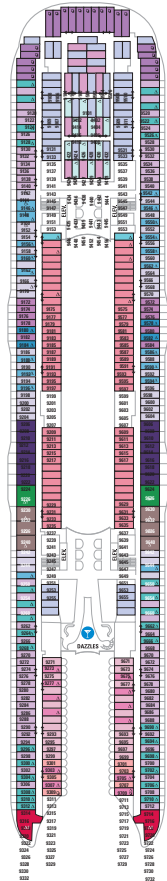

DECK 10

A2 OS GT GS J4
1C 2C 1D 2D 5D
6D 1I 2I 4I
1J 2I 6N 4U
1V 3V 4V

DECK 9

A2 GT GS J4 1C
2C 1D 4D 7D 8D
1I 2I 4I 6N 2S
4U 1V 3V 6V

DECK 8

A1 GS J3 J4 1C
2C 1D 4D 7D 8D
1I 2I 4I 6N
4U 3V 6V

DECK 7

GS J3 J4 2C
1D 4D 7D 8D
6N 2T 4U
1V 2V 3V 6V

DECK 6

GS J3 J4 1C 2C
1D 4D 7D 8D
4U 1V 2V 3V 6V

DECK 5

DECK 4

DECK 3

1N 2N 1V 2V

BALCONY

- 1A Ultra Spacious Ocean View with Large Balcony
- 1A Ultra Spacious Ocean View with Large Balcony – Accessible
- 1C 2C Ocean View with Large Balcony
- 2C Ocean View with Large Balcony – Accessible
- 1D 2D 4D 5D 6D 7D 8D Ocean View Balcony
- 1D 2D 4D Ocean View Balcony – Accessible
- 1I 2I 4I Boardwalk View Balcony
- 1I 2I Boardwalk View Balcony – Accessible
- 1J 2I Central Park View Balcony
- 1J 2I Central Park View Balcony – Accessible

OCEAN VIEW

- 1K Ultra Spacious Ocean View
- 1N 2N 6N Ocean View
- 1N 2N Ocean View – Accessible

INTERIOR

- 1R Spacious Interior
- 2S Central Park View Interior
- 2T Promenade View Interior
- 4U Interior with Virtual Balcony
- 4U Interior with Virtual Balcony – Accessible
- 1V 2V 3V 4V 6V Interior
- 1V 2V 6V Interior – Accessible

LEGENDS:

- † Stateroom has third and fourth Pullman beds available
- Stateroom with sofa bed and third Pullman bed available
- ‡ Stateroom has four additional Pullman beds available
- Stateroom has third Pullman bed available
- △ Stateroom with sofa bed
- ‡ Connecting staterooms
- ♿ Indicates accessible staterooms
- ☐ Stateroom has an obstructed view
- \ Indicates door location
- >> Stateroom opens only on the starboard side
- ∟ Sofa Bed eligible

NOTES:

Safes – All staterooms.
All stateroom and balcony sizes are approximate.
Refrigerators available upon request depending on availability.
Safety deposit boxes are also available at Guest Relations.
Not shown: Medical Center.
A Royal King measures 72.5 inches wide by 82 inches long.
For sofa bed configuration call Royal Caribbean.
All Royal Caribbean® staterooms and suites come complete with private bathroom, vanity area, hair dryer, closed-circuit TV and phone.