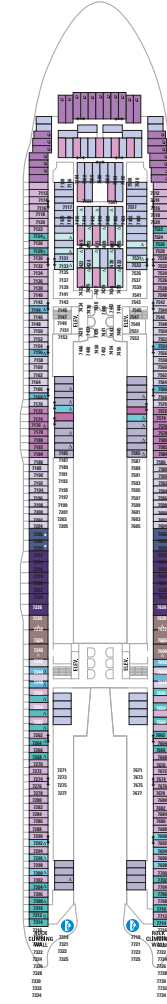

DECK 10

A2 OS GT GS J4
1C 2C 1D 2D 5D
6D 1I 2I 4I
1J 2I 6N 4U
1V 3V 4V

DECK 9

A2 GT GS J4 1C
2C 1D 4D 7D 8D
1I 2I 4I 6N 2S
4U 1V 3V 6V

DECK 8

A1 GS J3 J4 1C
2C 1D 4D 7D 8D
1I 2I 4I 6N
4U 3V 6V

DECK 7

GS J3 J4 2C
1D 4D 7D 8D
6N 2T 4U
1V 2V 3V 6V

DECK 6

GS J3 J4 1C 2C
1D 4D 7D 8D
4U 1V 2V 3V 6V

DECK 5

DECK 4

DECK 3

1N 2N 1V 2V

BALCONY

- 1A Ultra Spacious Ocean View with Large Balcony
- 1A Ultra Spacious Ocean View with Large Balcony – Accessible
- 1C 2C Ocean View with Large Balcony
- 2C Ocean View with Large Balcony – Accessible
- 1D 2D 4D 5D 6D 7D 8D Ocean View Balcony
- 1D 2D 4D Ocean View Balcony – Accessible
- 1I 2I 4I Boardwalk View Balcony
- 1I 2I Boardwalk View Balcony – Accessible
- 1J 2I Central Park View Balcony
- 1J 2I Central Park View Balcony – Accessible

OCEAN VIEW

- 1K Ultra Spacious Ocean View
- 1N 2N 6N Ocean View
- 1N 2N Ocean View – Accessible

INTERIOR

- 1R Spacious Interior
- 2S Central Park View Interior
- 2T Promenade View Interior
- 4U Interior with Virtual Balcony
- 4U Interior with Virtual Balcony – Accessible
- 1V 2V 3V 4V 6V Interior
- 1V 2V 6V Interior – Accessible

LEGENDS:

- † Stateroom has third and fourth Pullman beds available
- Stateroom with sofa bed and third Pullman bed available
- ‡ Stateroom has four additional Pullman beds available
- Stateroom has third Pullman bed available
- △ Stateroom with sofa bed
- ‡ Connecting staterooms
- ♿ Indicates accessible staterooms
- ☐ Stateroom has an obstructed view
- \ Indicates door location
- >> Stateroom opens only on the starboard side
- ∟ Sofa Bed eligible

NOTES:

Safes – All staterooms.
All stateroom and balcony sizes are approximate.
Refrigerators available upon request depending on availability.
Safety deposit boxes are also available at Guest Relations.
Not shown: Medical Center.
A Royal King measures 72.5 inches wide by 82 inches long.
For sofa bed configuration call Royal Caribbean.
All Royal Caribbean® staterooms and suites come complete with private bathroom, vanity area, hair dryer, closed-circuit TV and phone.