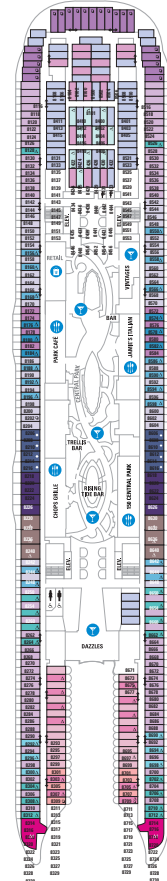

DECK 10

A2 OS GT GS J4
1C 2C 1D 2D 5D
6D 1I 2I 4I
1J 2I 6N 4U
1V 3V 4V

DECK 9

A2 GT GS J4 1C
2C 1D 4D 7D 8D
1I 2I 4I 6N 2S
4U 1V 3V 6V

DECK 8

A1 GS J3 J4 1C
2C 1D 4D 7D 8D
1I 2I 4I 6N
4U 3V 6V

DECK 7

GS J3 J4 2C
1D 4D 7D 8D
6N 2T 4U
1V 2V 3V 6V

DECK 6

GS J3 J4 1C 2C
1D 4D 7D 8D
4U 1V 2V 3V 6V

DECK 5

DECK 4

DECK 3

1N 2N 1V 2V

BALCONY

- 1A Ultra Spacious Ocean View with Large Balcony
- 1A Ultra Spacious Ocean View with Large Balcony – Accessible
- 1C 2C Ocean View with Large Balcony
- 2C Ocean View with Large Balcony – Accessible
- 1D 2D 4D 5D 6D 7D 8D Ocean View Balcony
- 1D 2D 4D Ocean View Balcony – Accessible
- 1I 2I 4I Boardwalk View Balcony
- 1I 2I Boardwalk View Balcony – Accessible
- 1J 2I Central Park View Balcony
- 1J 2I Central Park View Balcony – Accessible

OCEAN VIEW

- 1K Ultra Spacious Ocean View
- 1N 2N 6N Ocean View
- 1N 2N Ocean View – Accessible

INTERIOR

- 1R Spacious Interior
- 2S Central Park View Interior
- 2T Promenade View Interior
- 4U Interior with Virtual Balcony
- 4U Interior with Virtual Balcony – Accessible
- 1V 2V 3V 4V 6V Interior
- 1V 2V 6V Interior – Accessible

LEGENDS:

- † Stateroom has third and fourth Pullman beds available
- Stateroom with sofa bed and third Pullman bed available
- ‡ Stateroom has four additional Pullman beds available
- Stateroom has third Pullman bed available
- △ Stateroom with sofa bed
- ‡ Connecting staterooms
- ♿ Indicates accessible staterooms
- ☐ Stateroom has an obstructed view
- \ Indicates door location
- >> Stateroom opens only on the starboard side
- ∟ Sofa Bed eligible

NOTES:

Safes – All staterooms.
All stateroom and balcony sizes are approximate.
Refrigerators available upon request depending on availability.
Safety deposit boxes are also available at Guest Relations.
Not shown: Medical Center.
A Royal King measures 72.5 inches wide by 82 inches long.
For sofa bed configuration call Royal Caribbean.
All Royal Caribbean® staterooms and suites come complete with private bathroom, vanity area, hair dryer, closed-circuit TV and phone.