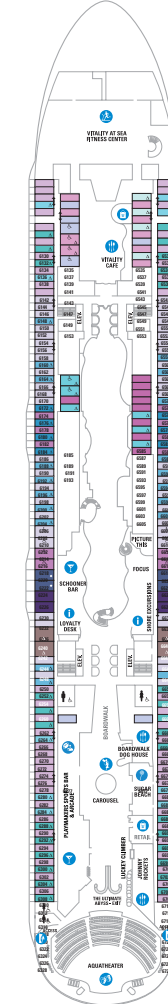

DECK 10

A2 OS GT GS J4
1C 2C 1D 2D 5D
6D 1I 2I 4I
1J 2I 6N 4U
1V 3V 4V

DECK 9

A2 GT GS J4 1C
2C 1D 4D 7D 8D
1I 2I 4I 6N 2S
4U 1V 3V 6V

DECK 8

A1 GS J3 J4 1C
2C 1D 4D 7D 8D
1I 2I 4I 6N
4U 3V 6V

DECK 7

GS J3 J4 2C
1D 4D 7D 8D
6N 2T 4U
1V 2V 3V 6V

DECK 6

GS J3 J4 1C 2C
1D 4D 7D 8D
4U 1V 2V 3V 6V

DECK 5

DECK 4

DECK 3

1N 2N 1V 2V

BALCONY

- 1A Ultra Spacious Ocean View with Large Balcony
- 1A Ultra Spacious Ocean View with Large Balcony – Accessible
- 1C 2C Ocean View with Large Balcony
- 2C Ocean View with Large Balcony – Accessible
- 1D 2D 4D 5D 6D 7D 8D Ocean View Balcony
- 1D 2D 4D Ocean View Balcony – Accessible
- 1I 2I 4I Boardwalk View Balcony
- 1I 2I Boardwalk View Balcony – Accessible
- 1J 2I Central Park View Balcony
- 1J 2I Central Park View Balcony – Accessible

OCEAN VIEW

- 1K Ultra Spacious Ocean View
- 1N 2N 6N Ocean View
- 1N 2N Ocean View – Accessible

INTERIOR

- 1R Spacious Interior
- 2S Central Park View Interior
- 2T Promenade View Interior
- 4U Interior with Virtual Balcony
- 4U Interior with Virtual Balcony – Accessible
- 1V 2V 3V 4V 6V Interior
- 1V 2V 6V Interior – Accessible

LEGENDS:

- † Stateroom has third and fourth Pullman beds available
- Stateroom with sofa bed and third Pullman bed available
- ‡ Stateroom has four additional Pullman beds available
- Stateroom has third Pullman bed available
- △ Stateroom with sofa bed
- ‡ Connecting staterooms
- ♿ Indicates accessible staterooms
- ☐ Stateroom has an obstructed view
- \ Indicates door location
- >> Stateroom opens only on the starboard side
- ∟ Sofa Bed eligible

NOTES:

Safes – All staterooms.
All stateroom and balcony sizes are approximate.
Refrigerators available upon request depending on availability.
Safety deposit boxes are also available at Guest Relations.
Not shown: Medical Center.
A Royal King measures 72.5 inches wide by 82 inches long.
For sofa bed configuration call Royal Caribbean.
All Royal Caribbean® staterooms and suites come complete with private bathroom, vanity area, hair dryer, closed-circuit TV and phone.