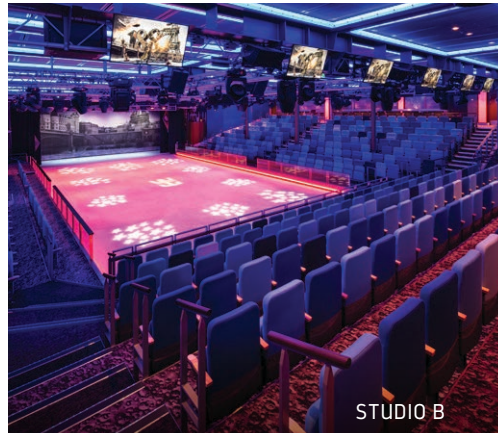

THE ATTIC

STUDIO B

CONFERENCE ROOM

EVENT VENUES		DECK	PRIVATE VENUE	SEATED CAPACITY	RECEPTION CAPACITY
THEATERS	Royal Theater — Our dramatic main theater.	3, 4	✓	1,411	1,411
	AquaTheater — High diving theater with stadium seating and movie screens	6		600	
	Studio B — Ice-skating rink and multipurpose activity complex with stadium seating	3, 4	✓	769	1,000
NEIGHBORHOODS*	Boardwalk® — Seaside amusements and ocean views	6	✓	1,000	
	Central Park® — Lush open-air park with bars, cafés, shopping	8	✓	300	
CONFERENCE CENTER	Room 1	3	✓	60	
	Room 2	3	✓	81	
	Rooms 1 & 2	3	✓	141	
	Room 3	3	✓	126	
	Room 4	3	✓	102	
	Rooms 3 & 4	3	✓	228	
	Total Conference Center Capacity			369	
POOL AREAS	Solarium Bar — Upper Level	15	✓	102	1,200
	Solarium — Lower Level	14	✓		400
	Solarium Bistro*	14	✓	152	152
	Solarium — Upper & Lower Deck*	14, 15	✓	106	1,600
	Solarium — With Specialty Restaurant*	14, 15	✓	258	1,900
	Beach Pool	15			100
	Sports Pool	15			100
Sky Bar	16			25	
BARS CLUBS LOUNGES	Dazzles — Two-level club lounge with view of Central Park	8, 9	✓	200	220
	The Attic — Family shows, adult comedy, guest entertainers	4	✓	180	220
	Boleros — Follow the Latin beat and cool down with a mojito	5		116	116
	Jazz on 4 — Intimate jazz and blues lounge	4	✓	86	100
	On Air Club — Karaoke lounge and sports bar	5	✓	95	115
	Vintages — Intimate wine and tapas bar with a robust selection	8	✓		
	El Loco Fresh SM	16		102	102