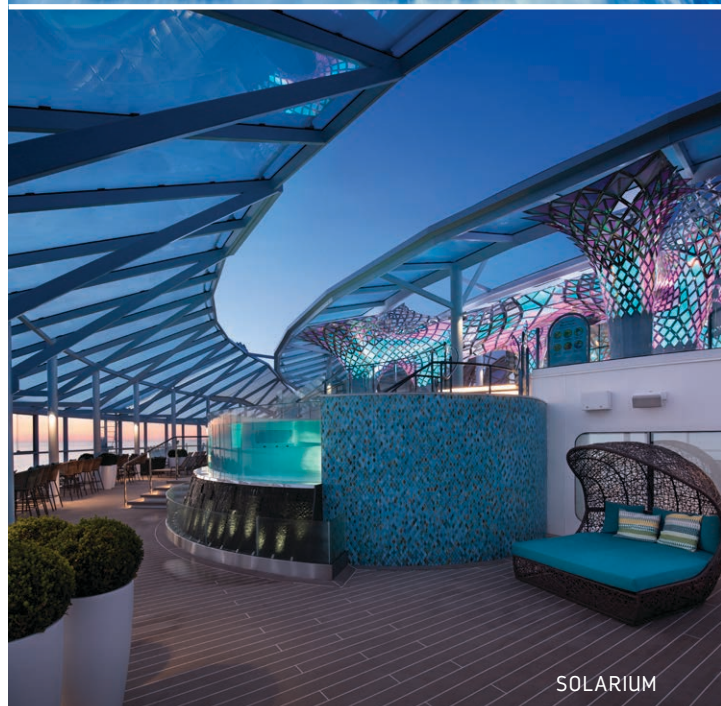

FLOWRIDER® SURF SIMULATOR